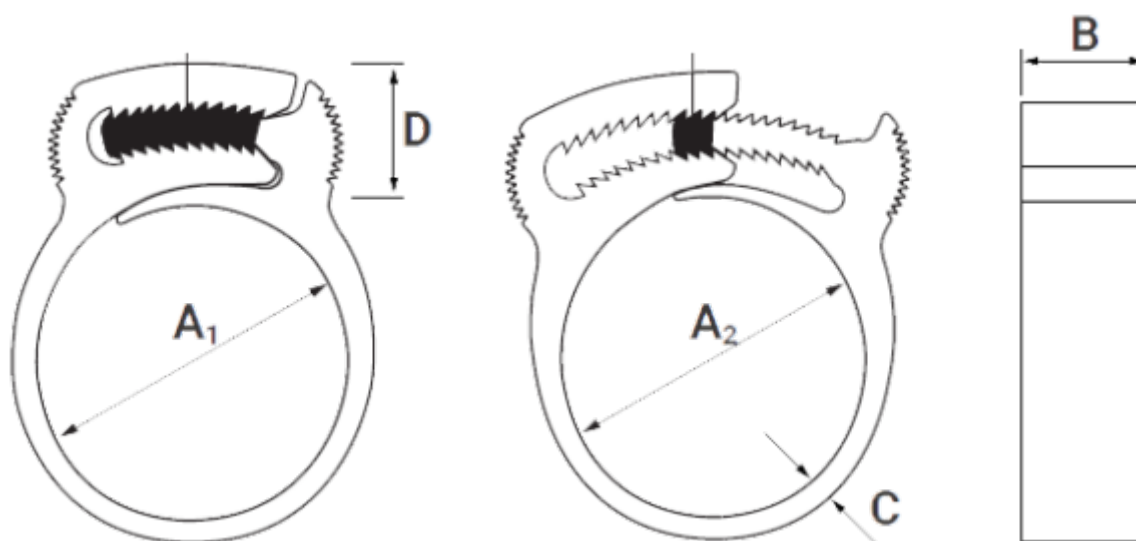

Data Sheet

Article number: 5609

Description: KLEEclips type F Ø14.9-17.4

Measures

A1 = 15.0

A2 = 17.8

B = 7.1

C = 2.0

D = 12.9

Size = F

Weight (g) = 318